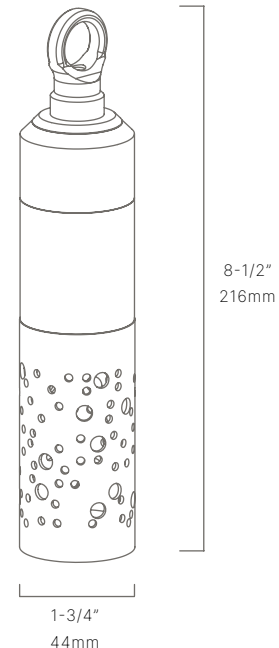

- Cree LED™ XLAMP® High Density (XHP)
- Thermally Integrated® w/ Copper Core Technology®
- Interchangeable optics from 25° to 60°
- Ideal for trees, patios and architectural features

CONFIGURATOR:

HPD110244	LED	FINISH
	(2704) 2700K 4W (2706) 2700K 6W (3004) 3000K 4W (3006) 3000K 6W	(NAT) Natural Brass (BLP) Bronze Living Patina (BLPX) Extra Dark BLP (NI) Nickel PVD
	() = Most common configuration	

AVAILABLE FINISHES:

NAT
Natural Brass

BLP
Bronze Living Patina

BLPX
Extra Dark Bronze Living Patina

NI
Nickel PVD

FIXTURE DIMENSIONS	L8-1/2" x D1-3/4"
LIGHT SOURCE	Included LM11 LED Module
COLOR TEMPERATURES	2700K, 3000K
WATTAGES	6W, 8W, 12W
CRI (RA)	80 CRI
VOLTAGE	12V
DELIVERED LUMENS	345lm (3000K)
DIMMABLE	Yes, Dim to <10% via Transformer
DRIVER	Yes, 12V Integral Constant Current
TRANSFORMER	12V AC/DC (Supplied by others)
MOUNT	Included Safety Cable & 1/2" NPS Ring
ACCESSORIES	Yes, Not Included
OPTICS	Yes, Included 15°, 25°, 40° & 60°
FINISH	Included Natural Brass
MATERIAL	Brass
WIRE LENGTH	24"
LOCATION	Exterior Wet
CERTIFICATIONS	UL, IP66, IP67, Dark Sky

*For complete warranty terms, please visit: www.auroralight.com/warranty/

P. 760.931.2910

O. 2742 Loker Ave. W Carlsbad CA 92010

W. www.auroralight.com

1-3/4"
44mm

8-1/2"
216mm

MADE IN USA
WITH DOMESTIC & IMPORTED MATERIALS